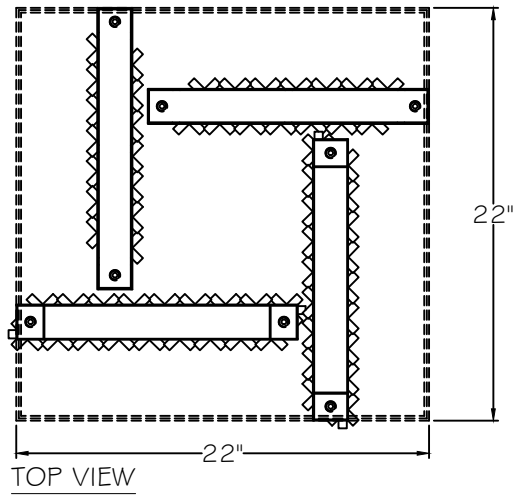

CUSTOMER REFERENCE DRAWING

STYLE CONFIGURATIONS:

-1 (SOFT GOLD)

-2 (WHITE)

This drawing, specifications and the product depicted are the exclusive property of Fine Art Handcrafted Lighting®. In compliance with US copyright and patent requirements, notice is hereby given that this document and the product depicted shall not be copied, altered or used in any manner without the expressed written consent of Fine Art Handcrafted Lighting®.