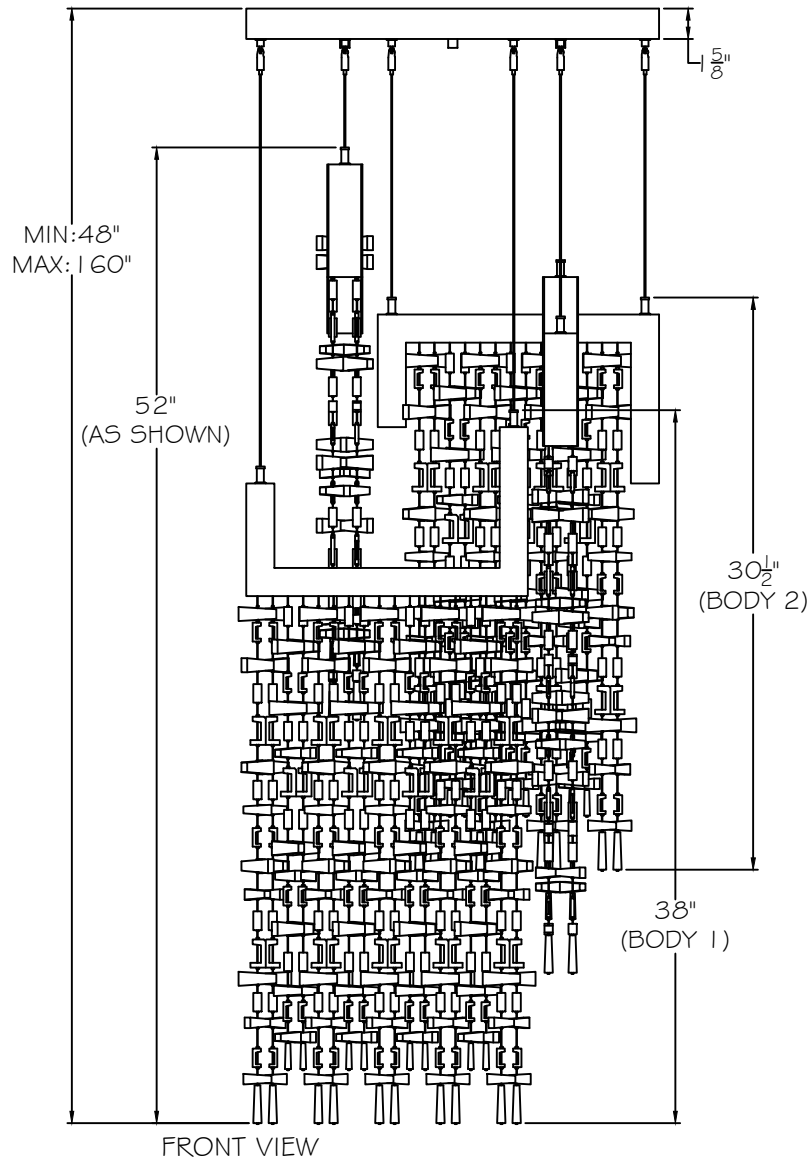

CUSTOMER REFERENCE DRAWING

STYLE CONFIGURATIONS:

-1 (SOFT GOLD)

-2 (WHITE)

This drawing, specifications and the product depicted are the exclusive property of Fine Art Handcrafted Lighting®. In compliance with US copyright and patent requirements, notice is hereby given that this document and the product depicted shall not be copied, altered or used in any manner without the expressed written consent of Fine Art Handcrafted Lighting®.

www.finearthl.com

Tel: (305) 821-3850
FINE ART LAMPS®

Fax: (305) 513-5736

STYLE NUMBER:

950740

DATE:

8/25/23