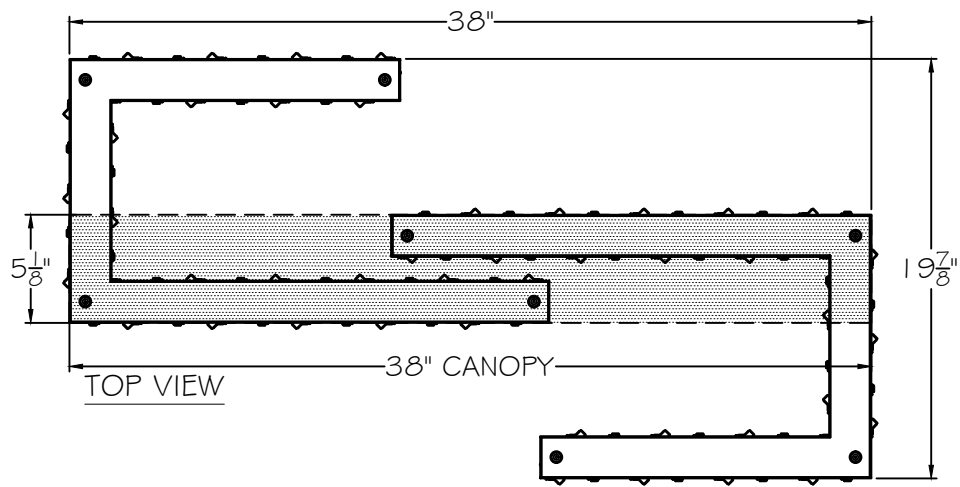

CUSTOMER REFERENCE DRAWING

STYLE CONFIGURATIONS:

-1 (SOFT GOLD)

-2 (WHITE)

This drawing, specifications and the product depicted are the exclusive property of Fine Art Handcrafted Lighting®. In compliance with US copyright and patent requirements, notice is hereby given that this document and the product depicted shall not be copied, altered or used in any manner without the expressed written consent of Fine Art Handcrafted Lighting®.