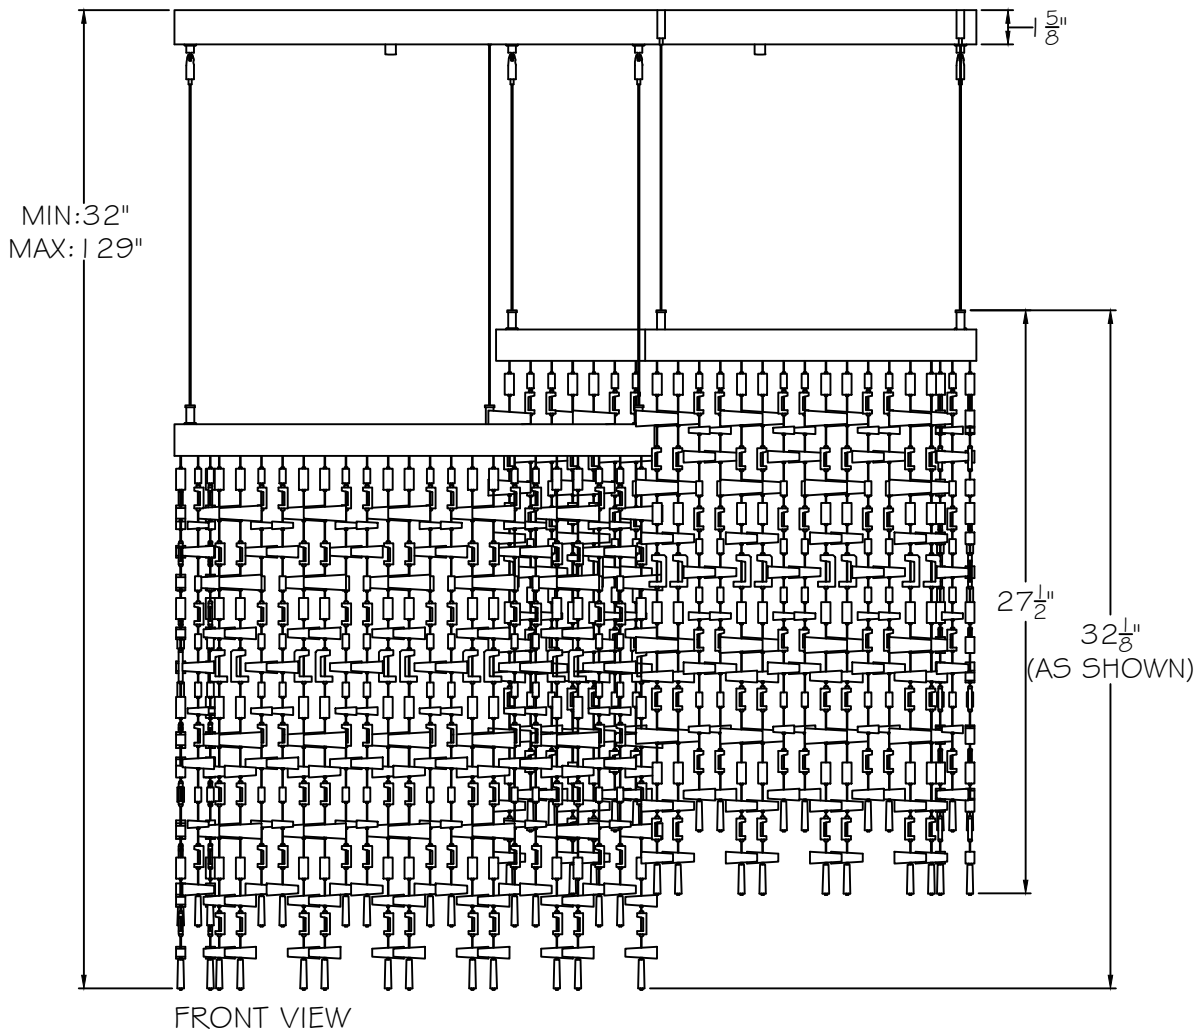

CUSTOMER REFERENCE DRAWING

STYLE CONFIGURATIONS:

-1 (SOFT GOLD)

-2 (WHITE)

This drawing, specifications and the product depicted are the exclusive property of Fine Art Handcrafted Lighting®. In compliance with US copyright and patent requirements, notice is hereby given that this document and the product depicted shall not be copied, altered or used in any manner without the expressed written consent of Fine Art Handcrafted Lighting®.