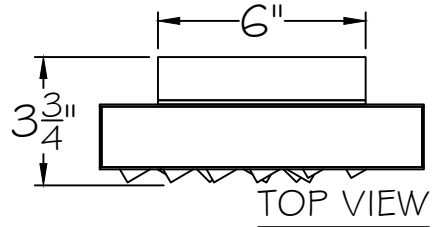

CUSTOMER REFERENCE DRAWING

SIDE VIEW

FRONT VIEW

STYLE CONFIGURATIONS:

-1 (SOFT GOLD)

-2 (WHITE)

This drawing, specifications and the product depicted are the exclusive property of Fine Art Handcrafted Lighting®. In compliance with US copyright and patent requirements, notice is hereby given that this document and the product depicted shall not be copied, altered or used in any manner without the expressed written consent of Fine Art Handcrafted Lighting®.