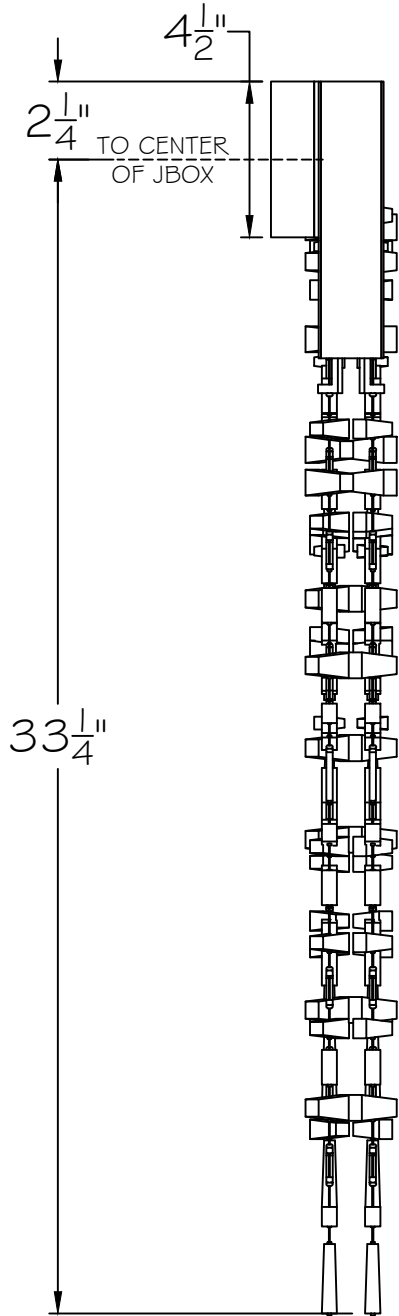

CUSTOMER REFERENCE DRAWING

SIDE VIEW

FRONT VIEW

STYLE CONFIGURATIONS:

-1 (SOFT GOLD)

-2 (WHITE)

This drawing, specifications and the product depicted are the exclusive property of Fine Art Handcrafted Lighting®. In compliance with US copyright and patent requirements, notice is hereby given that this document and the product depicted shall not be copied, altered or used in any manner without the expressed written consent of Fine Art Handcrafted Lighting®.

www.finearthl.com

Tel:(305) 821-3850
FINE ART LAMPS®

Fax:(305) 513-5736

STYLE NUMBER:

951450

DATE:

8/25/23