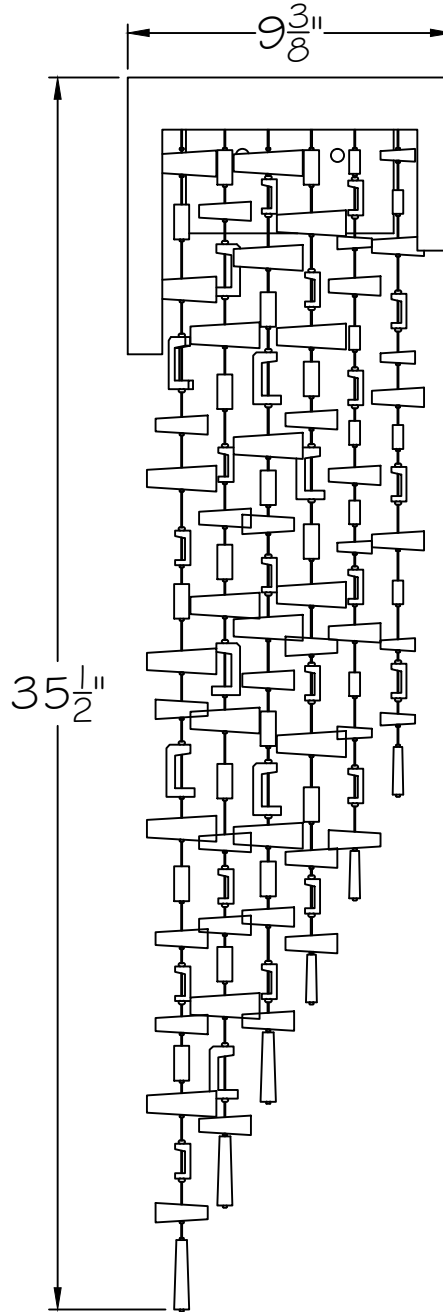

CUSTOMER REFERENCE DRAWING

SIDE VIEW

FRONT VIEW

STYLE CONFIGURATIONS:

-1 (SOFT GOLD)

-2 (WHITE)

This drawing, specifications and the product depicted are the exclusive property of Fine Art Handcrafted Lighting®. In compliance with US copyright and patent requirements, notice is hereby given that this document and the product depicted shall not be copied, altered or used in any manner without the expressed written consent of Fine Art Handcrafted Lighting®.

www.finearthl.com

Tel:(305) 821-3850
FINE ART LAMPS®

Fax:(305) 513-5736

STYLE NUMBER:

951450

DATE:

8/25/23