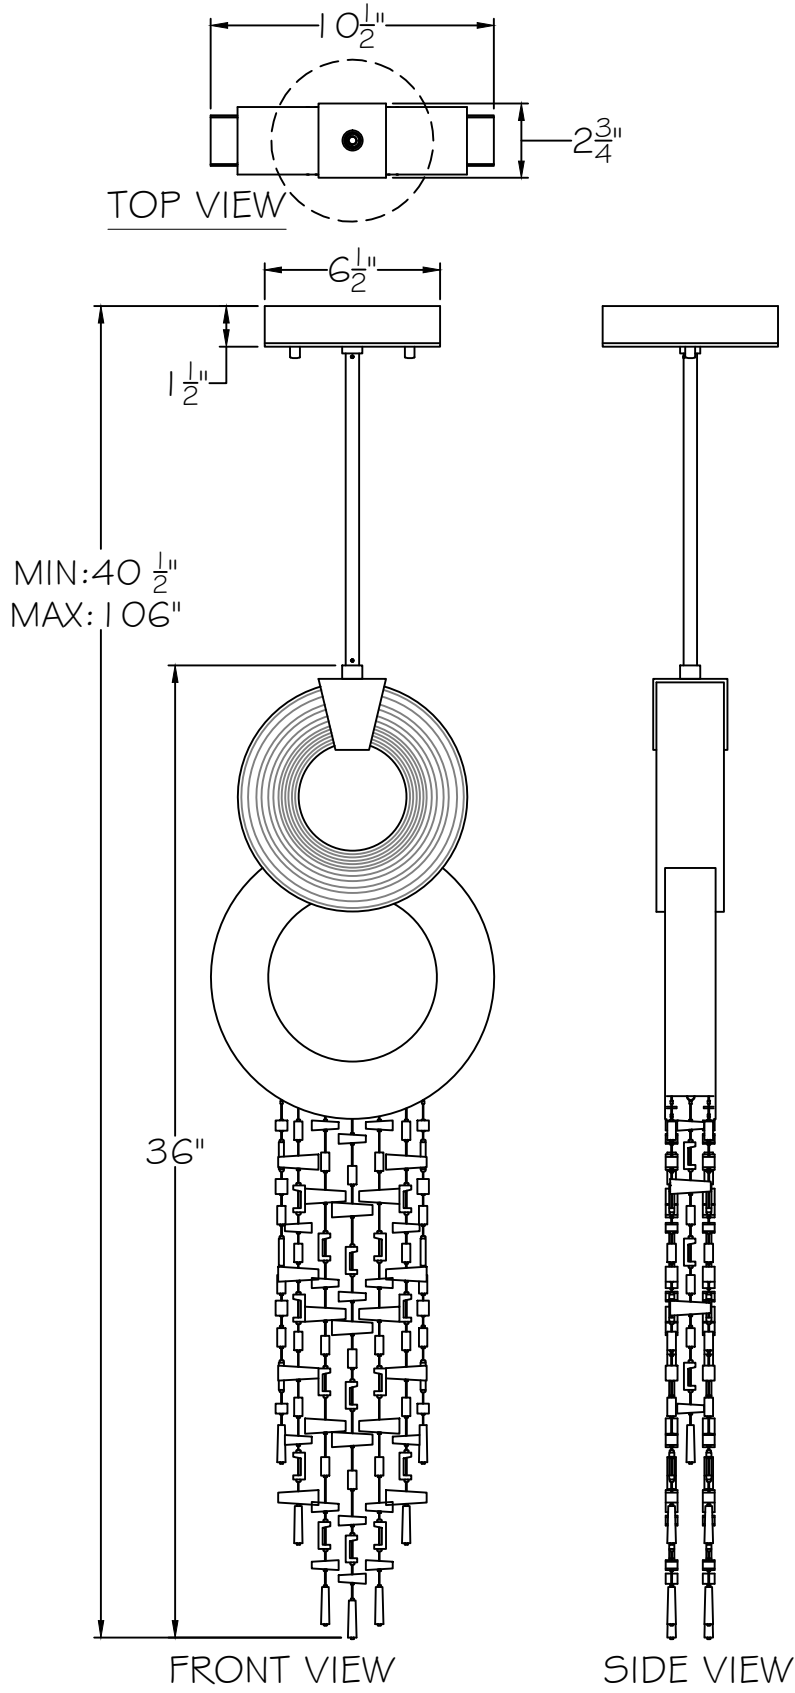

CUSTOMER REFERENCE DRAWING

STYLE CONFIGURATIONS:

-1 (SOFT GOLD)

-2 (WHITE)

-3 (SFT GOLD+WHITE)

This drawing, specifications and the product depicted are the exclusive property of Fine Art Handcrafted Lighting®. In compliance with US copyright and patent requirements, notice is hereby given that this document and the product depicted shall not be copied, altered or used in any manner without the expressed written consent of Fine Art Handcrafted Lighting®.

www.finearthl.com

Tel:(305) 821-3850
FINE ART LAMPS®

Fax:(305) 513-5736

STYLE NUMBER:

951840

DATE:

8/25/23