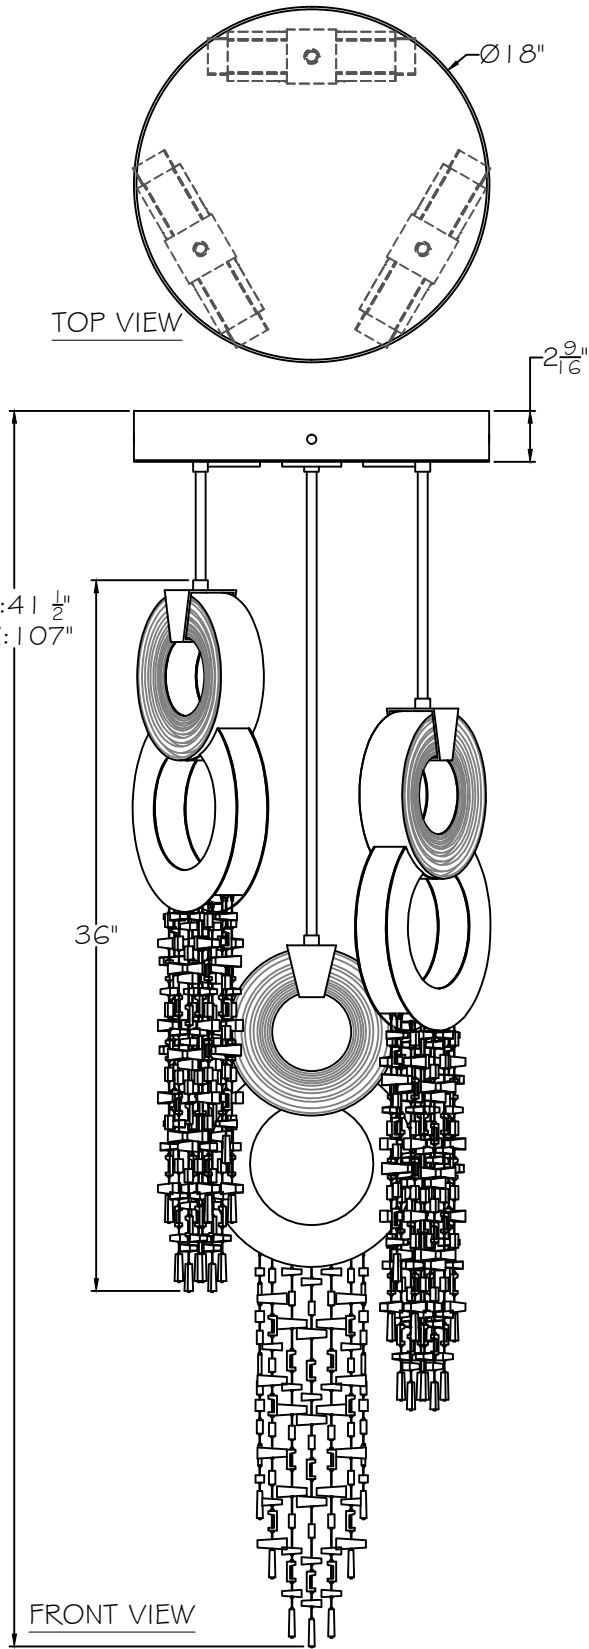

CUSTOMER REFERENCE DRAWING

STYLE CONFIGURATIONS:

-1 (SOFT GOLD)

-2 (WHITE)

-3 (SFT GOLD+WHITE)

This drawing, specifications and the product depicted are the exclusive property of Fine Art Handcrafted Lighting®. In compliance with US copyright and patent requirements, notice is hereby given that this document and the product depicted shall not be copied, altered or used in any manner without the expressed written consent of Fine Art Handcrafted Lighting®.