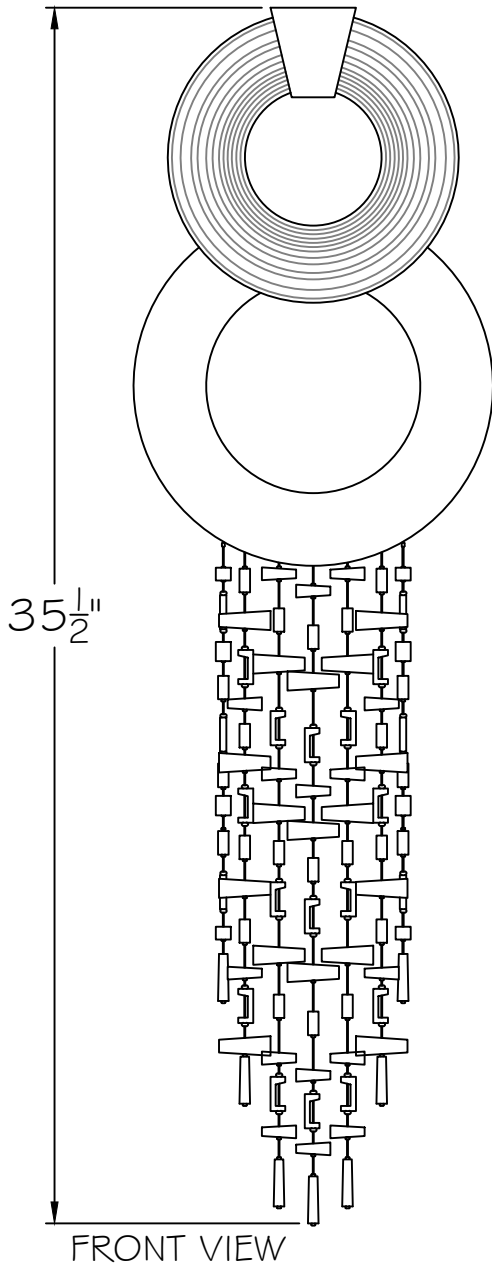

CUSTOMER REFERENCE DRAWING

STYLE CONFIGURATIONS:

-1 (SOFT GOLD)

-2 (WHITE)

-3 (SFT GOLD+WHITE)

This drawing, specifications and the product depicted are the exclusive property of Fine Art Handcrafted Lighting®. In compliance with US copyright and patent requirements, notice is hereby given that this document and the product depicted shall not be copied, altered or used in any manner without the expressed written consent of Fine Art Handcrafted Lighting®.

www.finearthl.com

Tel:(305) 821-3850  
FINE ART LAMPS®

Fax:(305) 513-5736

STYLE NUMBER:

952250

DATE:

8/25/23