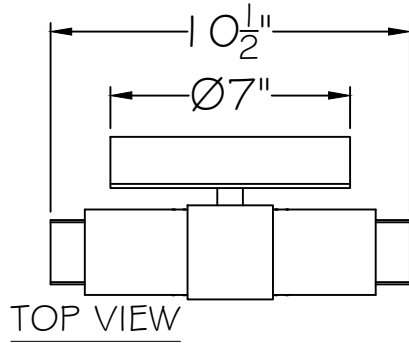

CUSTOMER REFERENCE DRAWING

STYLE CONFIGURATIONS:

-1 (SOFT GOLD)

-2 (WHITE)

-3 (SFT GOLD+WHITE)

This drawing, specifications and the product depicted are the exclusive property of Fine Art Handcrafted Lighting®. In compliance with US copyright and patent requirements, notice is hereby given that this document and the product depicted shall not be copied, altered or used in any manner without the expressed written consent of Fine Art Handcrafted Lighting®.