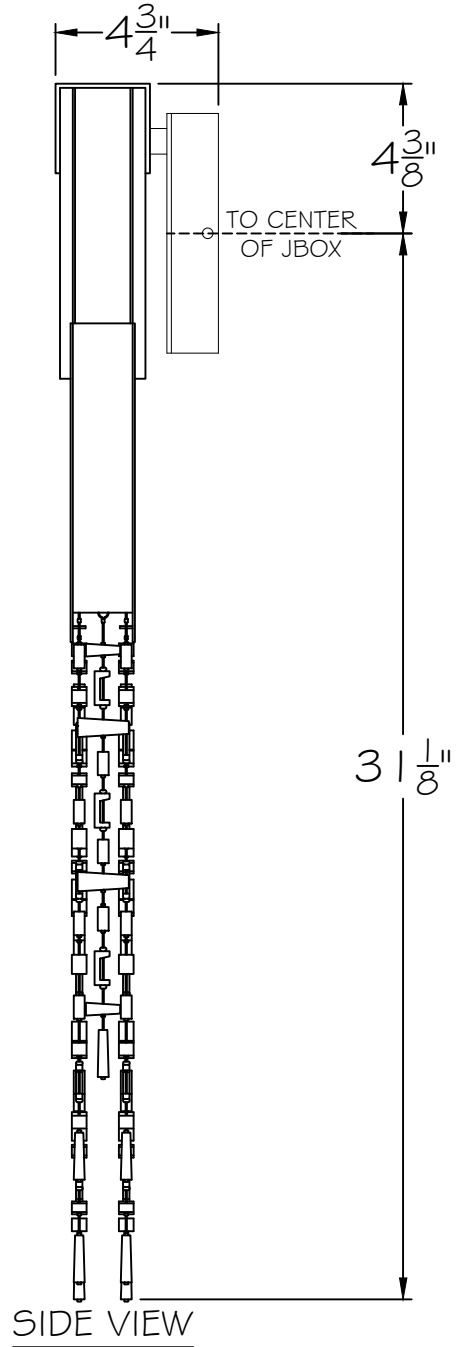

CUSTOMER REFERENCE DRAWING

STYLE CONFIGURATIONS:

-1 (SOFT GOLD)

-2 (WHITE)

-3 (SFT GOLD+WHITE)

This drawing, specifications and the product depicted are the exclusive property of Fine Art Handcrafted Lighting®. In compliance with US copyright and patent requirements, notice is hereby given that this document and the product depicted shall not be copied, altered or used in any manner without the expressed written consent of Fine Art Handcrafted Lighting®.

www.finearthl.com

Tel:(305) 821-3850  
FINE ART LAMPS®

Fax:(305) 513-5736

STYLE NUMBER:

952250

DATE:

8/25/23