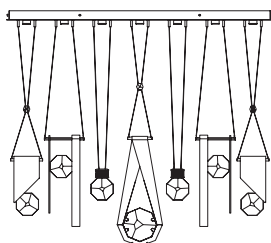

HOW TO ORDER ARIA

FOR SINGLE CHARM PENDANTS AND SCONCES

Select MODEL NO. and add FINISH OPTION from below.

PENDANT
MODEL NO.
*100001-__

PENDANT
MODEL NO.
*100002-__

PENDANT
MODEL NO.
100003-__

PENDANT
MODEL NO.
100004-__

SCONCE
MODEL NO.
100008-__

SCONCE
MODEL NO.
100009-__

SCONCE
MODEL NO.
100010-__

*Removable crystal bolo included

FOR MULTI-CHARM PENDANTS

Find your perfect configuration: choose from our preconfigured options on our website or build your own custom setup using our MODEL NO. builder below. Select MODEL NO. and add FINISH OPTION and CHARM OPTIONS from below.

*Charm #1

*Charm #2

Charm #3

Charm #4

*Removable crystal bolo included
All charms are reversible