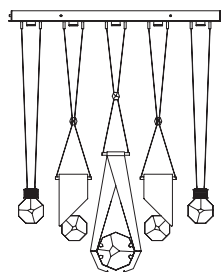

5 CHARM PENDANT
MODEL NO.
100006-__

Finish _____

Charm # _____

Charm # _____

Charm # _____

Charm # _____

Charm # _____

Charm # _____

Finish _____

Charm # _____

Charm # _____

Charm # _____

EXAMPLE MODEL NO. IN BRUSHED GOLD: 100007-5-1342431

100006-5-41214

100005-5-333

FINISH OPTIONS