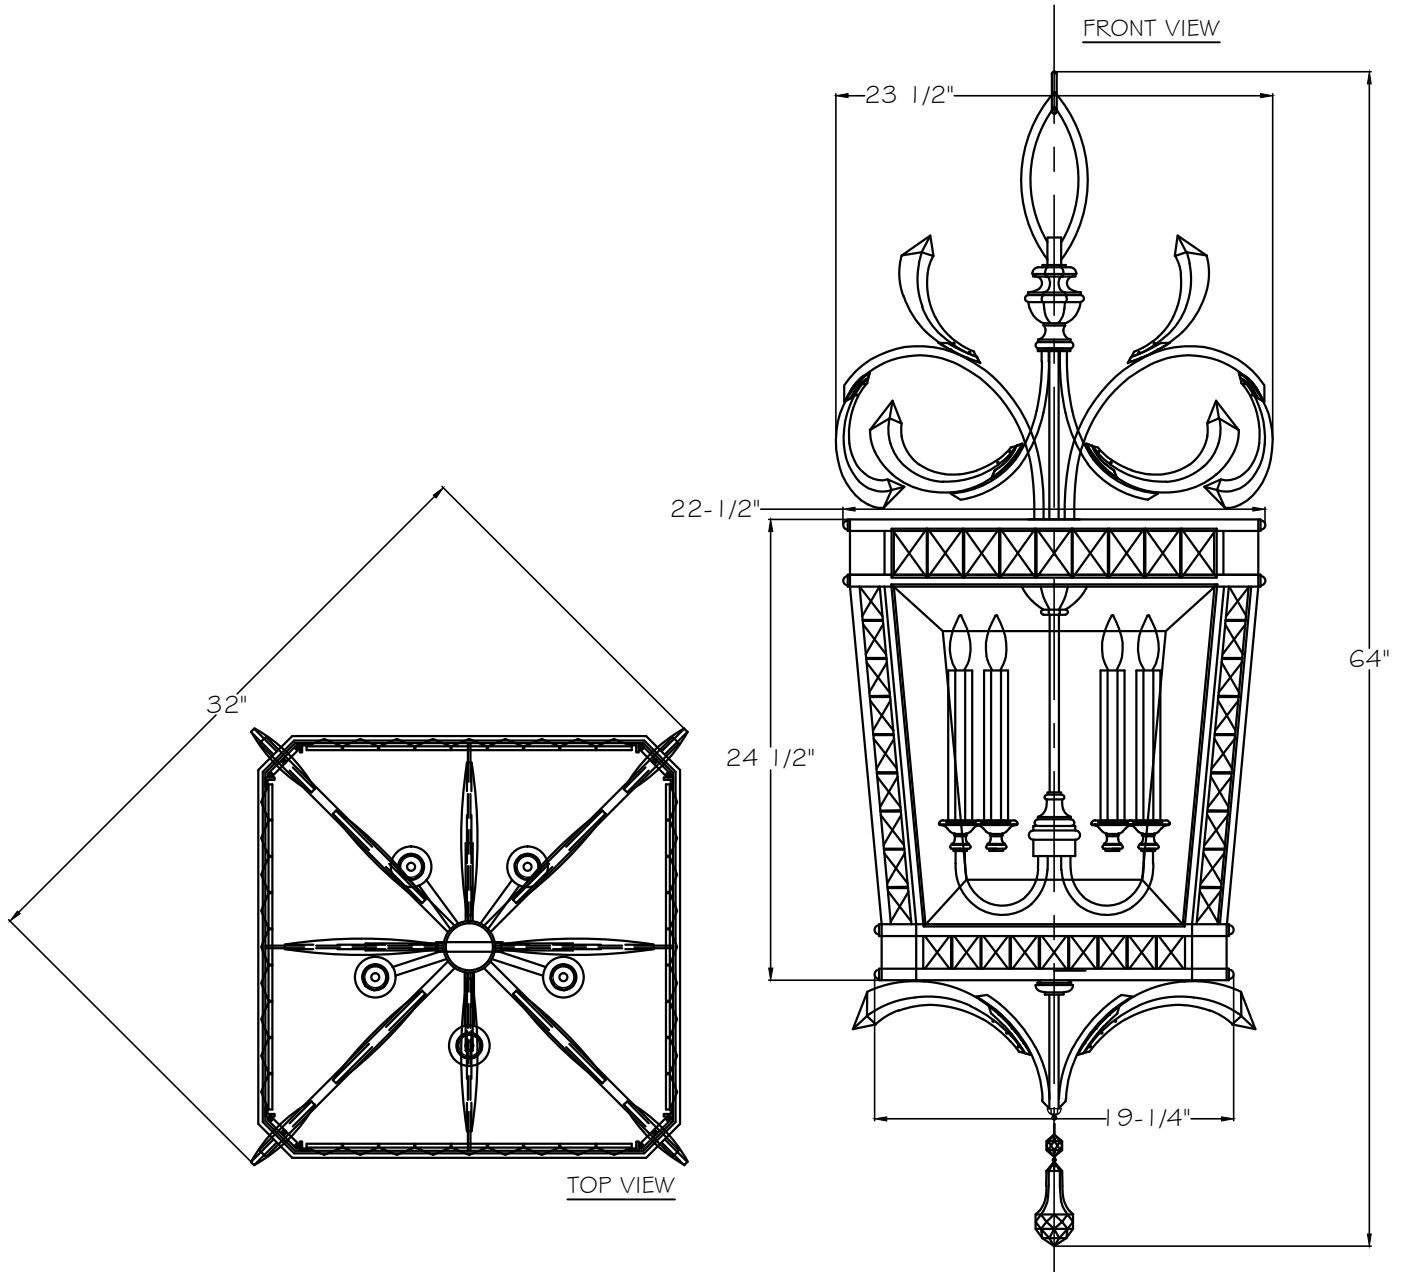

CUSTOMER REFERENCE DRAWING

STYLE CONFIGURATIONS:

-ST SILVER

768340 GOLD

-SF4 SILVER

-SF3 GOLD

This drawing, specifications and the product depicted are the exclusive property of Fine Art Handcrafted Lighting®. In compliance with US copyright and patent requirements, notice is hereby given that this document and the product depicted shall not be copied, altered or used in any manner without the expressed written consent of Fine Art Handcrafted Lighting®.