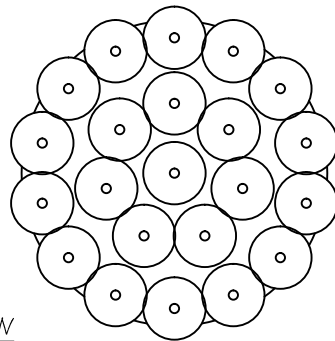

CUSTOMER REFERENCE DRAWING

MAX: 129"  
MIN: 14"

SILVER

- 11 Clear glass-Evening Cloud
- 13 Clear glass-quartz combination
- 14 Natural glass-quartz combination
- 102 Random Cluster
- 106 Nebula

GOLD

- 21 Clear glass-Evening Cloud
- 23 Clear glass-quartz combination
- 24 Natural glass-quartz combination
- 202 Random cluster
- 206 Nebula

FRONT VIEW

BOTTOM VIEW

THUMBNAIL IMAGES OF STYLE OPTIONS:

<p>5" X 2-3/4"</p> <p>-11 &amp; -21</p>	<p>6" X 4-3/4"</p>	<p>6" x 4 1/2"</p> <p>-13, -14, -23, -24</p>	<p>6" x 4 1/2"</p>	<p>5" x 4"</p>	<p>APPROX. Ø 5.5"</p> <p>-102 -202</p>	<p>APPROX. 4.5"W X 3.5"H</p> <p>-106 -206</p>
---	--------------------	--	--------------------	----------------	--	---