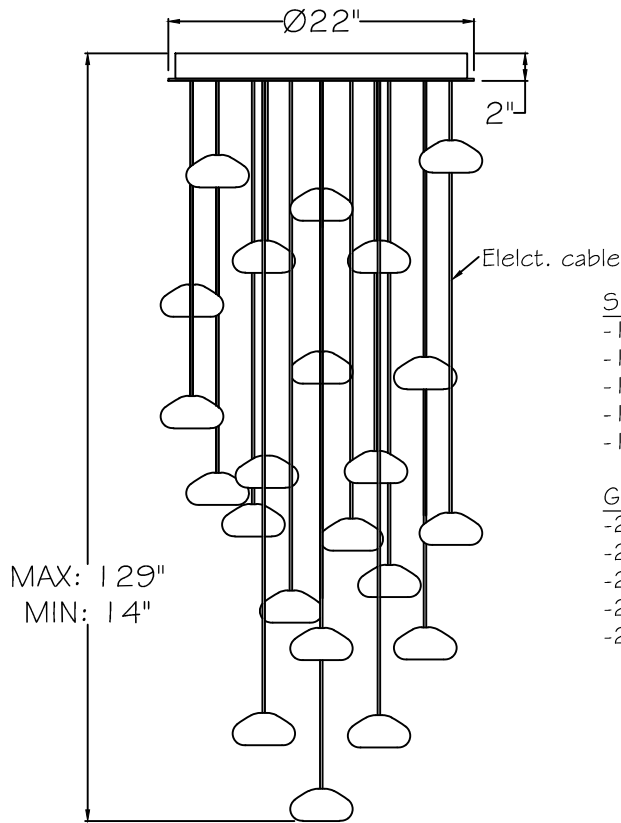

CUSTOMER REFERENCE DRAWING

MAX: 129"  
MIN: 14"

SILVER

- 11 Clear glass-Evening Cloud
- 13 Clear glass-quartz combination
- 14 Natural glass-quartz combination
- 102 Random Cluster
- 106 Nebula

GOLD

- 21 Clear glass-Evening Cloud
- 23 Clear glass-quartz combination
- 24 Natural glass-quartz combination
- 202 Random cluster
- 206 Nebula

FRONT VIEW

BOTTOM VIEW

THUMBNAIL IMAGES OF STYLE OPTIONS:

<p>5" X 2-3/4"</p> <p>-11 &amp; -21</p>	<p>6" X 4-3/4"</p>	<p>6" x 4 1/2"</p> <p>-13, -14, -23, -24</p>	<p>6" x 4 1/2"</p>	<p>5" x 4"</p>	<p>APPROX. Ø 5.5"</p> <p>-102 -202</p>	<p>APPROX. 4.5"W X 3.5"H</p> <p>-106 -206</p>
---	--------------------	--	--------------------	----------------	--	---