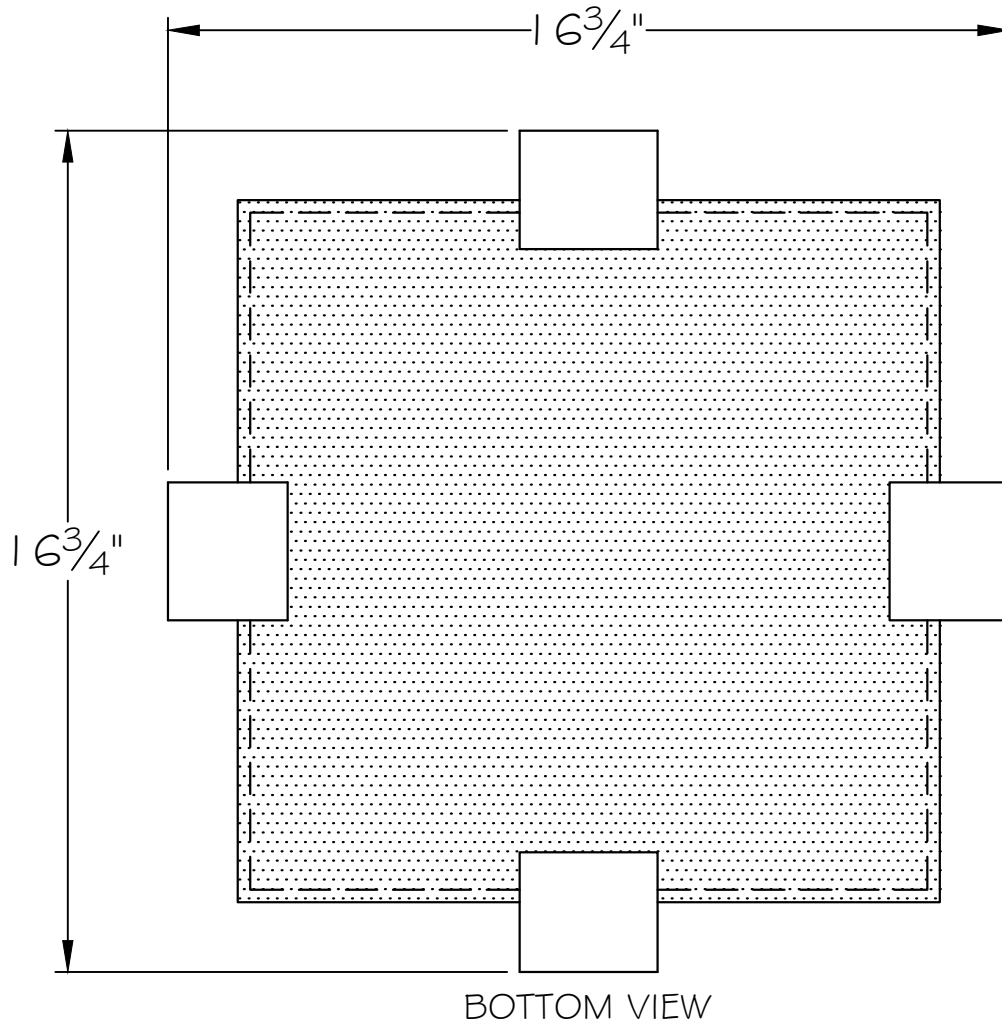

CUSTOMER REFERENCE DRAWING

STYLE CONFIGURATIONS:

| TERRA ORIGINAL GLASS: | RAKE GLASS: |
|-----------------------------------|---------------------------------|
| - 11ST BLACK / CLEAR GLASS | -15ST BLACK / RAKE CLEAR GLASS |
| - 12ST BLACK / GOLD GLASS | -25ST SILVER / RAKE CLEAR GLASS |
| - 13ST BLACK / COPPER GLASS | -35ST GOLD / RAKE CLEAR GLASS |
| - 21ST SILVER LEAF / CLEAR GLASS | |
| - 22ST SILVER LEAF / GOLD GLASS | |
| - 23ST SILVER LEAF / COPPER GLASS | |
| - 31ST GOLD LEAF / CLEAR GLASS | |
| - 32ST GOLD LEAF / GOLD GLASS | |
| - 33ST GOLD LEAF / COPPER GLASS | |

GLASS TYPES:

-11,-12,-13,-21,-22,-23,-31
-32,-33 (TERRA GLASS) -15,-25,-35 (RAKE GLASS)

This drawing, specifications and the product depicted are the exclusive property of Fine Art Handcrafted Lighting®. In compliance with US copyright and patent requirements, notice is hereby given that this document and the product depicted shall not be copied, altered or used in any manner without the expressed written consent of Fine Art Handcrafted Lighting®.