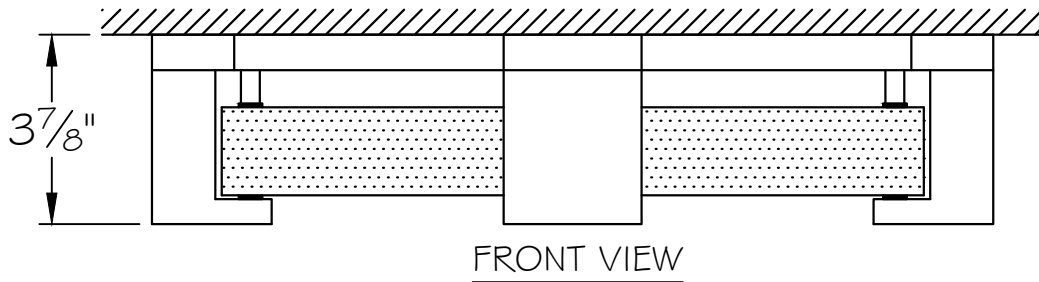

CUSTOMER REFERENCE DRAWING

STYLE CONFIGURATIONS:

| TERRA ORIGINAL GLASS: | RAKE GLASS: |
|-----------------------------------|---------------------------------|
| - 11ST BLACK / CLEAR GLASS | -15ST BLACK / RAKE CLEAR GLASS |
| - 12ST BLACK / GOLD GLASS | -25ST SILVER / RAKE CLEAR GLASS |
| - 13ST BLACK / COPPER GLASS | -35ST GOLD / RAKE CLEAR GLASS |
| - 21ST SILVER LEAF / CLEAR GLASS | |
| - 22ST SILVER LEAF / GOLD GLASS | |
| - 23ST SILVER LEAF / COPPER GLASS | |
| - 31ST GOLD LEAF / CLEAR GLASS | |
| - 32ST GOLD LEAF / GOLD GLASS | |
| - 33ST GOLD LEAF / COPPER GLASS | |

GLASS TYPES:

-11,-12,-13,-21,-22,-23,-31
-32,-33 (TERRA GLASS) -15,-25,-35 (RAKE GLASS)

This drawing, specifications and the product depicted are the exclusive property of Fine Art Handcrafted Lighting®. In compliance with US copyright and patent requirements, notice is hereby given that this document and the product depicted shall not be copied, altered or used in any manner without the expressed written consent of Fine Art Handcrafted Lighting®.