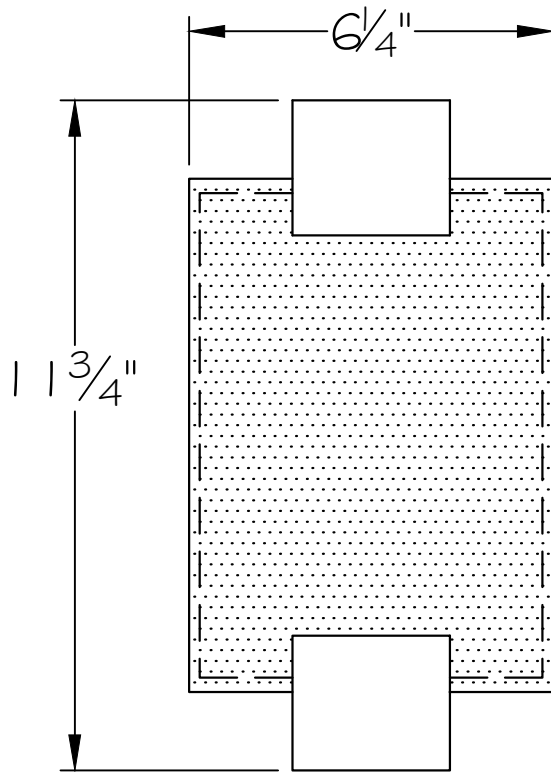

CUSTOMER REFERENCE DRAWING

TOP VIEW

FRONT VIEW

SIDE VIEW

STYLE CONFIGURATIONS:

TERRA ORIGINAL GLASS:	RAKE GLASS:
- 11ST BLACK / CLEAR GLASS	-15ST BLACK / RAKE CLEAR GLASS
- 12ST BLACK / GOLD GLASS	-25ST SILVER / RAKE CLEAR GLASS
- 13ST BLACK / COPPER GLASS	-35ST GOLD / RAKE CLEAR GLASS
- 21ST SILVER LEAF / CLEAR GLASS	
- 22ST SILVER LEAF / GOLD GLASS	
- 23ST SILVER LEAF / COPPER GLASS	
- 31ST GOLD LEAF / CLEAR GLASS	
- 32ST GOLD LEAF / GOLD GLASS	
- 33ST GOLD LEAF / COPPER GLASS	