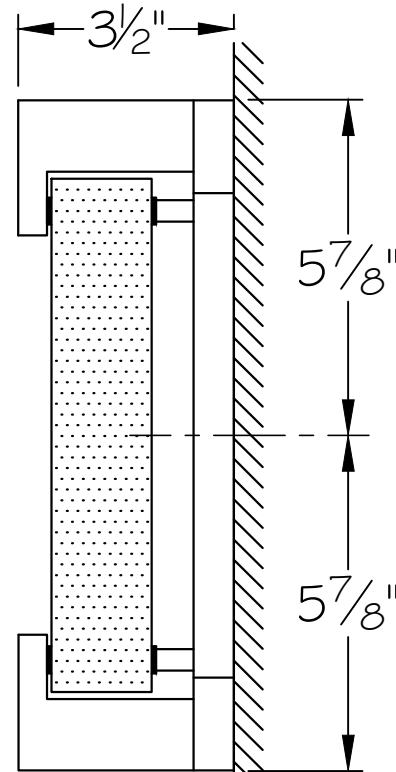

CUSTOMER REFERENCE DRAWING

TOP VIEW

FRONT VIEW

SIDE VIEW

STYLE CONFIGURATIONS:

TERRA ORIGINAL GLASS:	RAKE GLASS:
- 11ST BLACK / CLEAR GLASS	-15ST BLACK / RAKE CLEAR GLASS
- 12ST BLACK / GOLD GLASS	-25ST SILVER / RAKE CLEAR GLASS
- 13ST BLACK / COPPER GLASS	-35ST GOLD / RAKE CLEAR GLASS
- 21ST SILVER LEAF / CLEAR GLASS	
- 22ST SILVER LEAF / GOLD GLASS	
- 23ST SILVER LEAF / COPPER GLASS	
- 31ST GOLD LEAF / CLEAR GLASS	
- 32ST GOLD LEAF / GOLD GLASS	
- 33ST GOLD LEAF / COPPER GLASS	