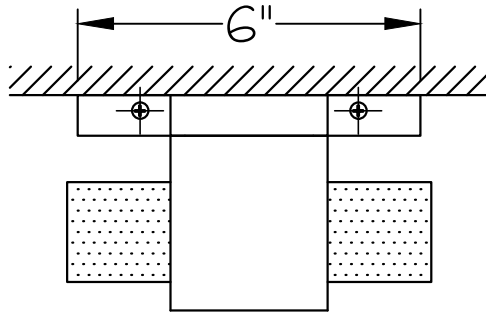

CUSTOMER REFERENCE DRAWING

TOP VIEW

FRONT VIEW

SIDE VIEW

STYLE CONFIGURATIONS:

TERRA ORIGINAL GLASS:	RAKE GLASS:
- 11ST BLACK / CLEAR GLASS	-15ST BLACK / RAKE CLEAR GLASS
- 12ST BLACK / GOLD GLASS	-25ST SILVER / RAKE CLEAR GLASS
- 13ST BLACK / COPPER GLASS	-35ST GOLD / RAKE CLEAR GLASS
- 21ST SILVER LEAF / CLEAR GLASS	
- 22ST SILVER LEAF / GOLD GLASS	
- 23ST SILVER LEAF / COPPER GLASS	
- 31ST GOLD LEAF / CLEAR GLASS	
- 32ST GOLD LEAF / GOLD GLASS	
- 33ST GOLD LEAF / COPPER GLASS	