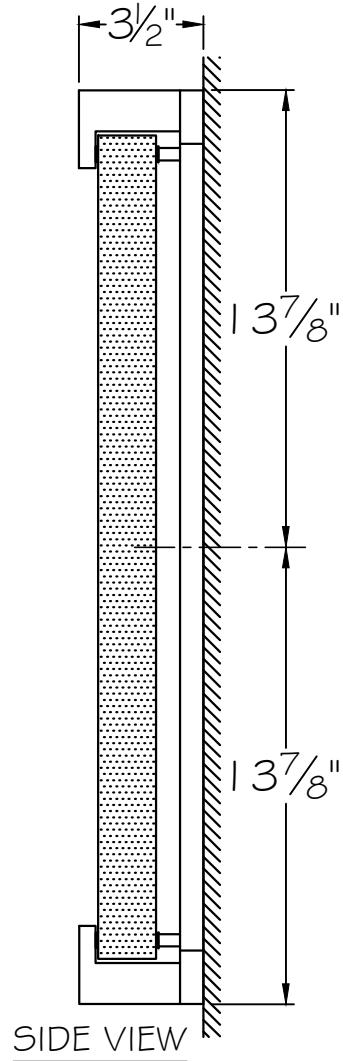

CUSTOMER REFERENCE DRAWING

STYLE CONFIGURATIONS:		GLASS TYPES:	
TERRA ORIGINAL GLASS:	RAKE GLASS:	-11,-12,-13,-21,-22,-23,-31,-32,-33 (TERRA GLASS)	-15,-25,-35 (RAKE GLASS)
- 11ST BLACK / CLEAR GLASS	-15ST BLACK / RAKE CLEAR GLASS		
- 12ST BLACK / GOLD GLASS	-25ST SILVER / RAKE CLEAR GLASS		
- 13ST BLACK / COPPER GLASS	-35ST GOLD / RAKE CLEAR GLASS		
- 21ST SILVER LEAF / CLEAR GLASS			
- 22ST SILVER LEAF / GOLD GLASS			
- 23ST SILVER LEAF / COPPER GLASS			
- 31ST GOLD LEAF / CLEAR GLASS			
- 32ST GOLD LEAF / GOLD GLASS			
- 33ST GOLD LEAF / COPPER GLASS			

www.finearthl.com Tel:(305) 821-3850 Fax:(305) 513-5736
FINE ART LAMPS®

STYLE NUMBER:
896850
DATE:
10/1/2018