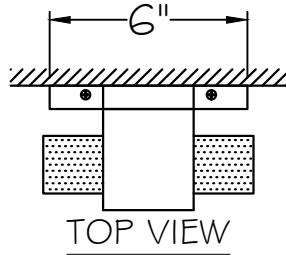

CUSTOMER REFERENCE DRAWING

STYLE CONFIGURATIONS:		GLASS TYPES:	
TERRA ORIGINAL GLASS:	RAKE GLASS:	-11,-12,-13,-21,-22,-23,-31,-32,-33 (TERRA GLASS)	-15,-25,-35 (RAKE GLASS)
- 11ST BLACK / CLEAR GLASS	-15ST BLACK / RAKE CLEAR GLASS		
- 12ST BLACK / GOLD GLASS	-25ST SILVER / RAKE CLEAR GLASS		
- 13ST BLACK / COPPER GLASS	-35ST GOLD / RAKE CLEAR GLASS		
- 21ST SILVER LEAF / CLEAR GLASS			
- 22ST SILVER LEAF / GOLD GLASS			
- 23ST SILVER LEAF / COPPER GLASS			
- 31ST GOLD LEAF / CLEAR GLASS			
- 32ST GOLD LEAF / GOLD GLASS			
- 33ST GOLD LEAF / COPPER GLASS			