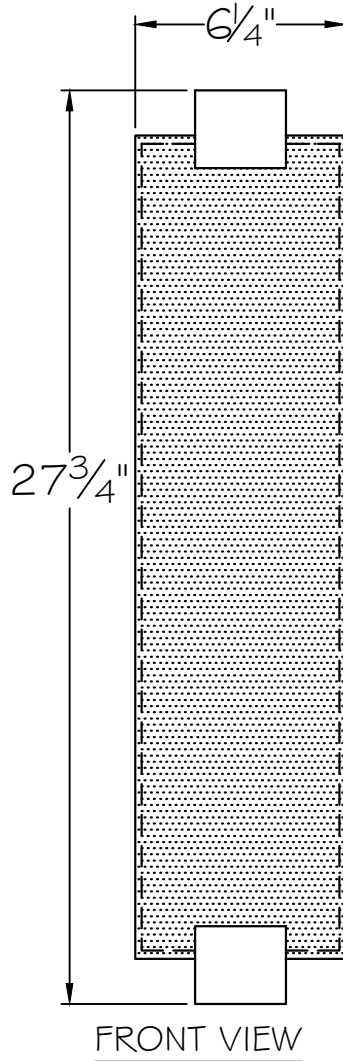

CUSTOMER REFERENCE DRAWING

STYLE CONFIGURATIONS:		GLASS TYPES:	
TERRA ORIGINAL GLASS:	RAKE GLASS:	-11,-12,-13,-21,-22,-23,-31,-32,-33 (TERRA GLASS)	-15,-25,-35 (RAKE GLASS)
- 11ST BLACK / CLEAR GLASS	-15ST BLACK / RAKE CLEAR GLASS		
- 12ST BLACK / GOLD GLASS	-25ST SILVER / RAKE CLEAR GLASS		
- 13ST BLACK / COPPER GLASS	-35ST GOLD / RAKE CLEAR GLASS		
- 21ST SILVER LEAF / CLEAR GLASS			
- 22ST SILVER LEAF / GOLD GLASS			
- 23ST SILVER LEAF / COPPER GLASS			
- 31ST GOLD LEAF / CLEAR GLASS			
- 32ST GOLD LEAF / GOLD GLASS			
- 33ST GOLD LEAF / COPPER GLASS			