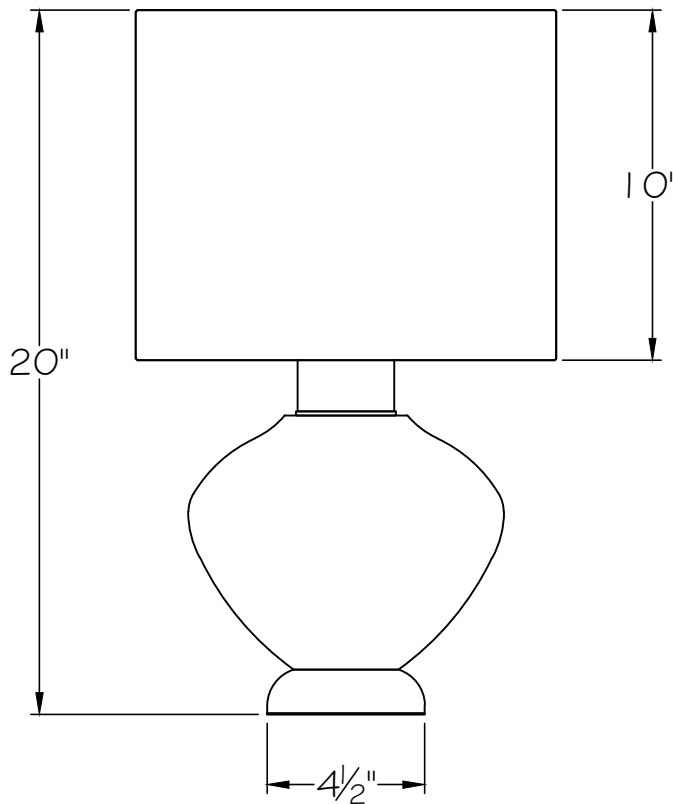

CUSTOMER REFERENCE DRAWING

TOP VIEW

FRONT VIEW

DASH	METAL FINISH	GLASS COLOR	SHADE
-73	Gold leaf	Amber	Black
-72	Gold leaf	Amber	Beige
-33	Gold leaf	Black	Black
-32	Gold leaf	Black	Beige
-44	Gold leaf	Cobalt	Cobalt
-42	Gold leaf	Cobalt	Beige
-55	Gold leaf	Ruby	Ruby
-52	Gold leaf	Ruby	Beige

STYLE CONFIGURATIONS:

-73ST	-72ST	-33ST	-32ST	-44ST	-42ST	-55ST	-52ST
-------	-------	-------	-------	-------	-------	-------	-------

This drawing, specifications and the product depicted are the exclusive property of FINE ART LAMPS®. In compliance with US copyright and patent requirements, notice is hereby given that this document and the product depicted shall not be copied, altered or used in any manner without the expressed written consent of FINE ART LAMPS®.