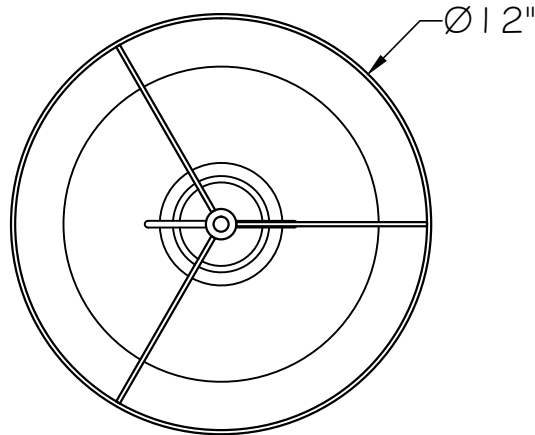

CUSTOMER REFERENCE DRAWING

TOP VIEW

FRONT VIEW

DASH	METAL FINISH	GLASS COLOR	SHADE
-73	Gold leaf	Amber	Black
-72	Gold leaf	Amber	Beige
-33	Gold leaf	Black	Black
-32	Gold leaf	Black	Beige
-44	Gold leaf	Cobalt	Cobalt
-42	Gold leaf	Cobalt	Beige
-55	Gold leaf	Ruby	Ruby
-52	Gold leaf	Ruby	Beige

STYLE CONFIGURATIONS:

-73ST	-72ST	-33ST	-32ST	-44ST	-42ST	-55ST	-52ST
-------	-------	-------	-------	-------	-------	-------	-------

This drawing, specifications and the product depicted are the exclusive property of FINE ART LAMPS®. In compliance with US copyright and patent requirements, notice is hereby given that this document and the product depicted shall not be copied, altered or used in any manner without the expressed written consent of FINE ART LAMPS®.